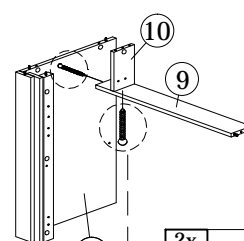

Right View

D

20MM
CB SCREW
M3.5X20
6pcs

T

ABS DRAWER
PIN (20MM)
3pcs

Step 9

H

40MM
CSK CAP
M6X40
2pcs