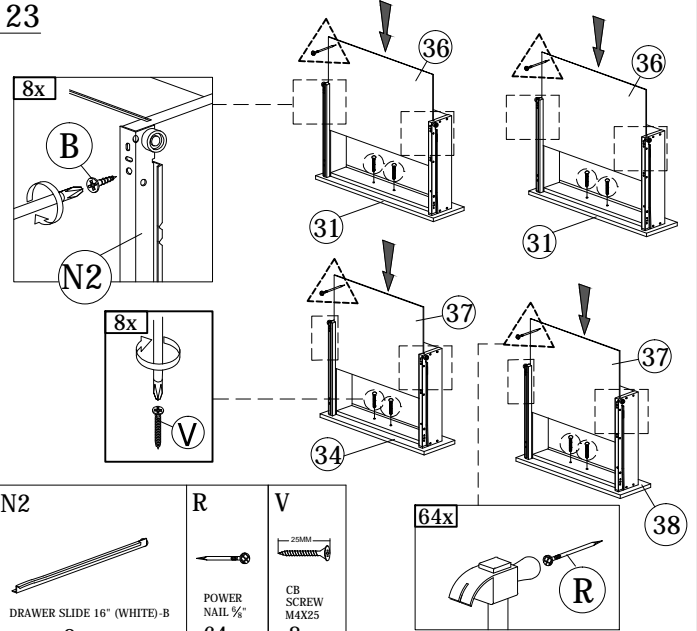

Step 22

F CB SCREW M4X35 32pcs	P1 SMALL SQUARE HANDLE(20MM) - BLACK 4pcs	P2 HANDLE SCREW M4X35 4pcs

Step 23

B CB SCREW M3.5X12 24pcs	N2 DRAWER SLIDE 16" (WHITE)-B 8pcs	R POWER NAIL 5/8" 64pcs	V CB SCREW M4X25 8pcs

Step 24

C CB SCREW M3.5X16 16pcs

Step 25

Completed