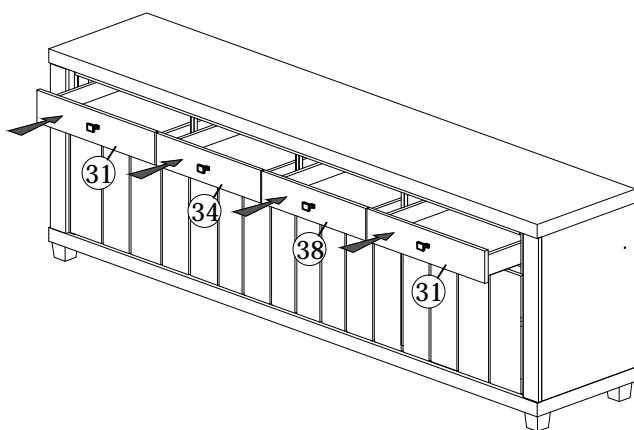

Step 23

B  CB SCREW M3.5X12 24pcs	N2  DRAWER SLIDE 16" (WHITE)-B 8pcs	R  POWER NAIL 5/8" 64pcs	V  CB SCREW M4X25 8pcs
---	--	--	--

Step 24

C  CB SCREW M3.5X16 16pcs
--

Step 25

Completed