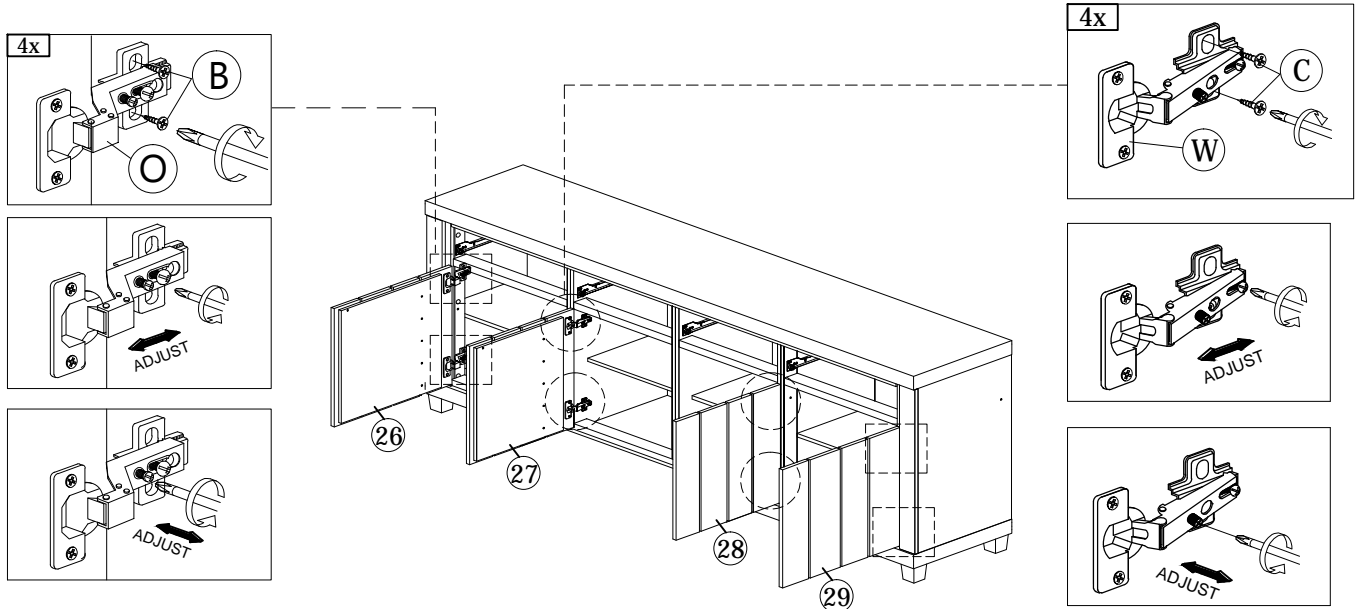

Step 22

F CB SCREW M4X35 32pcs	P1 SMALL SQUARE HANDLE(20MM) - BLACK 4pcs	P2 HANDLE SCREW M4X35 4pcs

Step 23

B CB SCREW M3.5X12 24pcs	N2 DRAWER SLIDE 16" (WHITE)-B 8pcs	R POWER NAIL 5/8" 64pcs	V CB SCREW M4X25 8pcs

Step 24

C CB SCREW M3.5X16 16pcs

Step 25

Completed