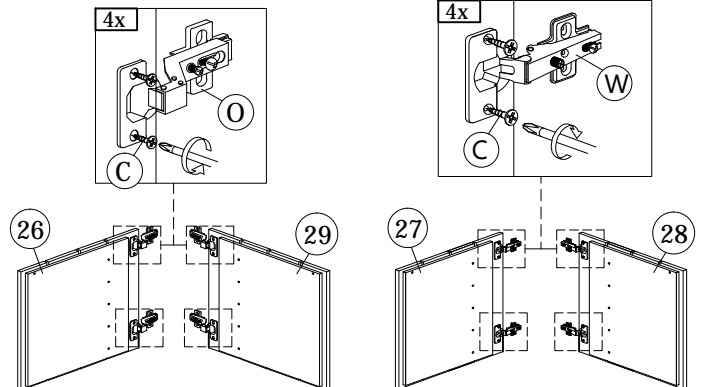

Step 21

C	O	W
CB SCREW M3.5X16 16 pcs	HINGES 5/8 8 pcs	HINGES 5/8 8 pcs

Inside View