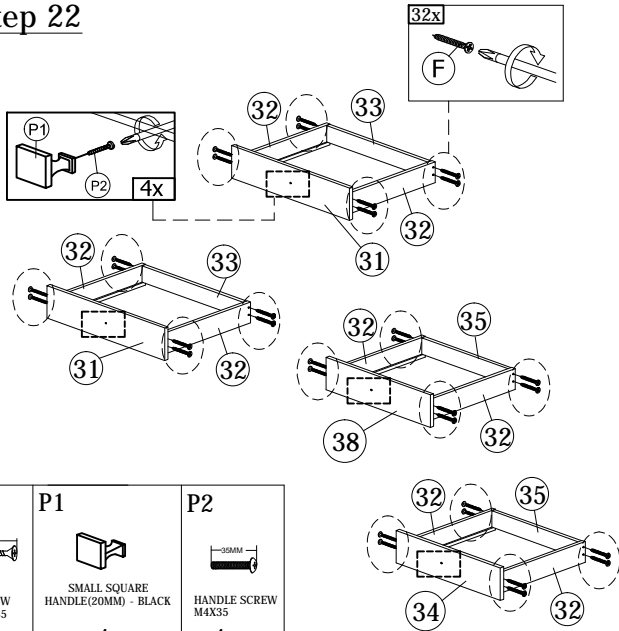

Step 16

J	U
CSK CAP M6X90 10 pcs	ALLEN KEY 1 pc

Step 17

G	S
CB SCREW M4.5X45 14 pcs	PVC SOFA LEG (H70mm) - BLACK 7 pcs

Step 18

K1	M	U
MINIFIX 5654 (HOUSING) 12 pcs	CAP 12 pcs	ALLEN KEY 1 pc

Step 19

Step 20

R
POWER NAIL 5/8 104 pcs

Step 21

C	O	W
CB SCREW M3.5X16 16 pcs	HINGES 5/8 8 pcs	HINGES 5/8 8 pcs

Inside View

Step 22

F  CB SCREW M4X35 32pcs	P1  SMALL SQUARE HANDLE(20MM) - BLACK 4pcs	P2  HANDLE SCREW M4X35 4pcs
--	--	---