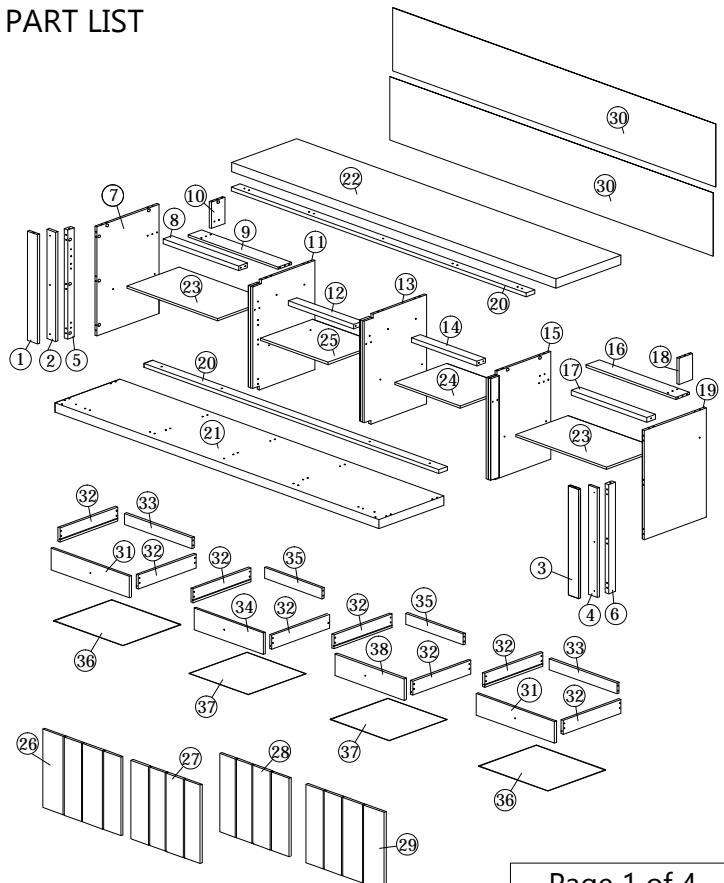

ASSEMBLY INSTRUCTION

SB 19022-S5V - EUREKA SIDE BOARD

- ~ Before assembly, please read the instructions ~
- ~ Keep these instructions for future reference ~
- ~ Follow these steps to assemble the product ~

ALGEMENE ONDERHOUDSVOORSCHRIFTEN :

Om de tafelbladen te beschermen mogen geen hete pannen, kaarsen of andere hete glazen op het oppervlakte geplaatst worden, gebruik hiervoor een beschermende onderligger.

Reinigen van oppervlaktes : met licht vochtige doek of zeemvel reinigen en direct droog wrijven. Zeker geen vocht laten staan op de oppervlaktes.

Gebruik van ruwe materialen zoals schuurspons, schuurmiddelen, chemische producten zoals verdunners ammoniak of boenwas zijn niet toegelaten.

Ook geen siliconen houdende producten aanwenden zoals pledge enz.

Garantie : Indien bovenstaande voorschriften niet gevolgd worden vervalt de garantie.

INFORMATION GENERALE D'ENTRETIEN:

Pour la protection de la surface des tables et autres éviter de mettre des casseroles chaudes ainsi que des bougies ou verres chaudes (thé) sur la surface sans protection. L'entretien des surfaces : Utilisez un chiffon légèrement humide et séchez aussitôt.

Jamais laisser des liquides sur les surfaces, les meubles ne sont pas adaptés pour un emplacement dans des pièces humides.

Des éponges abrasives, tout produits chimiques : ammoniac, detergent, diluent; ou cirage et produits d'entretien comme Pledge sont interdit.

Garantie : La garantie expire si les prescriptions d'entretien générale ne sont pas respecter.

MAINTENANCE PRESCRIPTIONS:

To protect the table tops never put hot items on these surfaces.

Clean with a slightly wet cloth and wipe dry immediately. Never let water or other wet items on the table tops, this furniture is not suitable for wet locations.