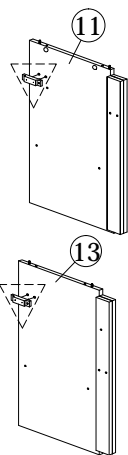

4pcs

Q4

4pcs

PUSH MAGNET

V

20MM
CB SCREW
M4X25
20pcs

Step 8

Left View

Right View

D

20MM
CB SCREW
M3.5X20
6pcs

T

ABS DRAWER
PIN (20MM)
3pcs

Step 9

H

40MM
CSK CAP
M6X40
2pcs